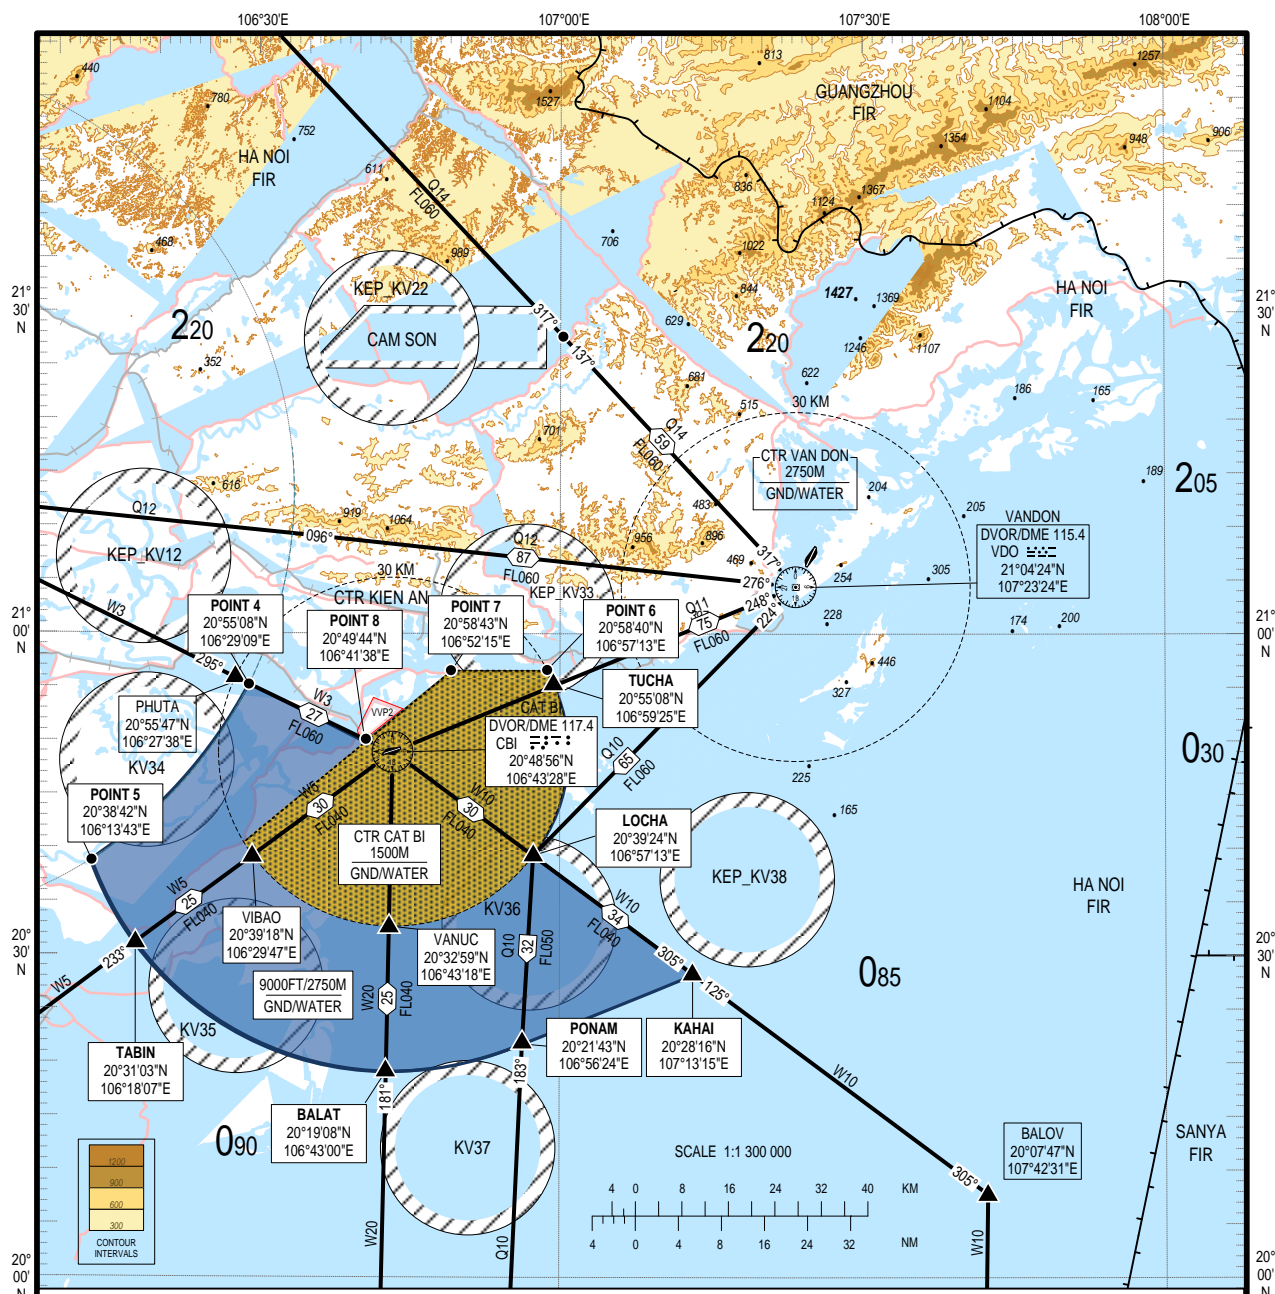

CHART FOR DELEGATED AIRSPACE
OF HA NOI ACC TO CAT BI TWR

AERODROME ELEV 3M
TRANSITION ALTITUDE 2750M

TWR: 118.5

HAI PHONG/CAT BI INTL (VVCI)

DELEGATED AIRSPACE OF HA NOI ACC TO CAT BI TWR:

- THE LATERAL LIMIT BY POINTS AS FOLLOWING: POINT 4, POINT 5, TABIN, BALAT, PONAM, KAHAI, LOCHA, TUCHA, POINT 6, POINT 7, POINT 8.

- VERTICAL LIMIT: FROM GROUND/WATER UP TO 2750M/9000FT (EXCLUDING CAT BI CTR AND KIEN AN CTR).

REMARK: POINT 6, 7, 8 ARE POINTS ON THE EXISTING BOUNDARY BETWEEN CAT BI CTR AND KIEN AN CTR.

CHANGE. NEW CHART.